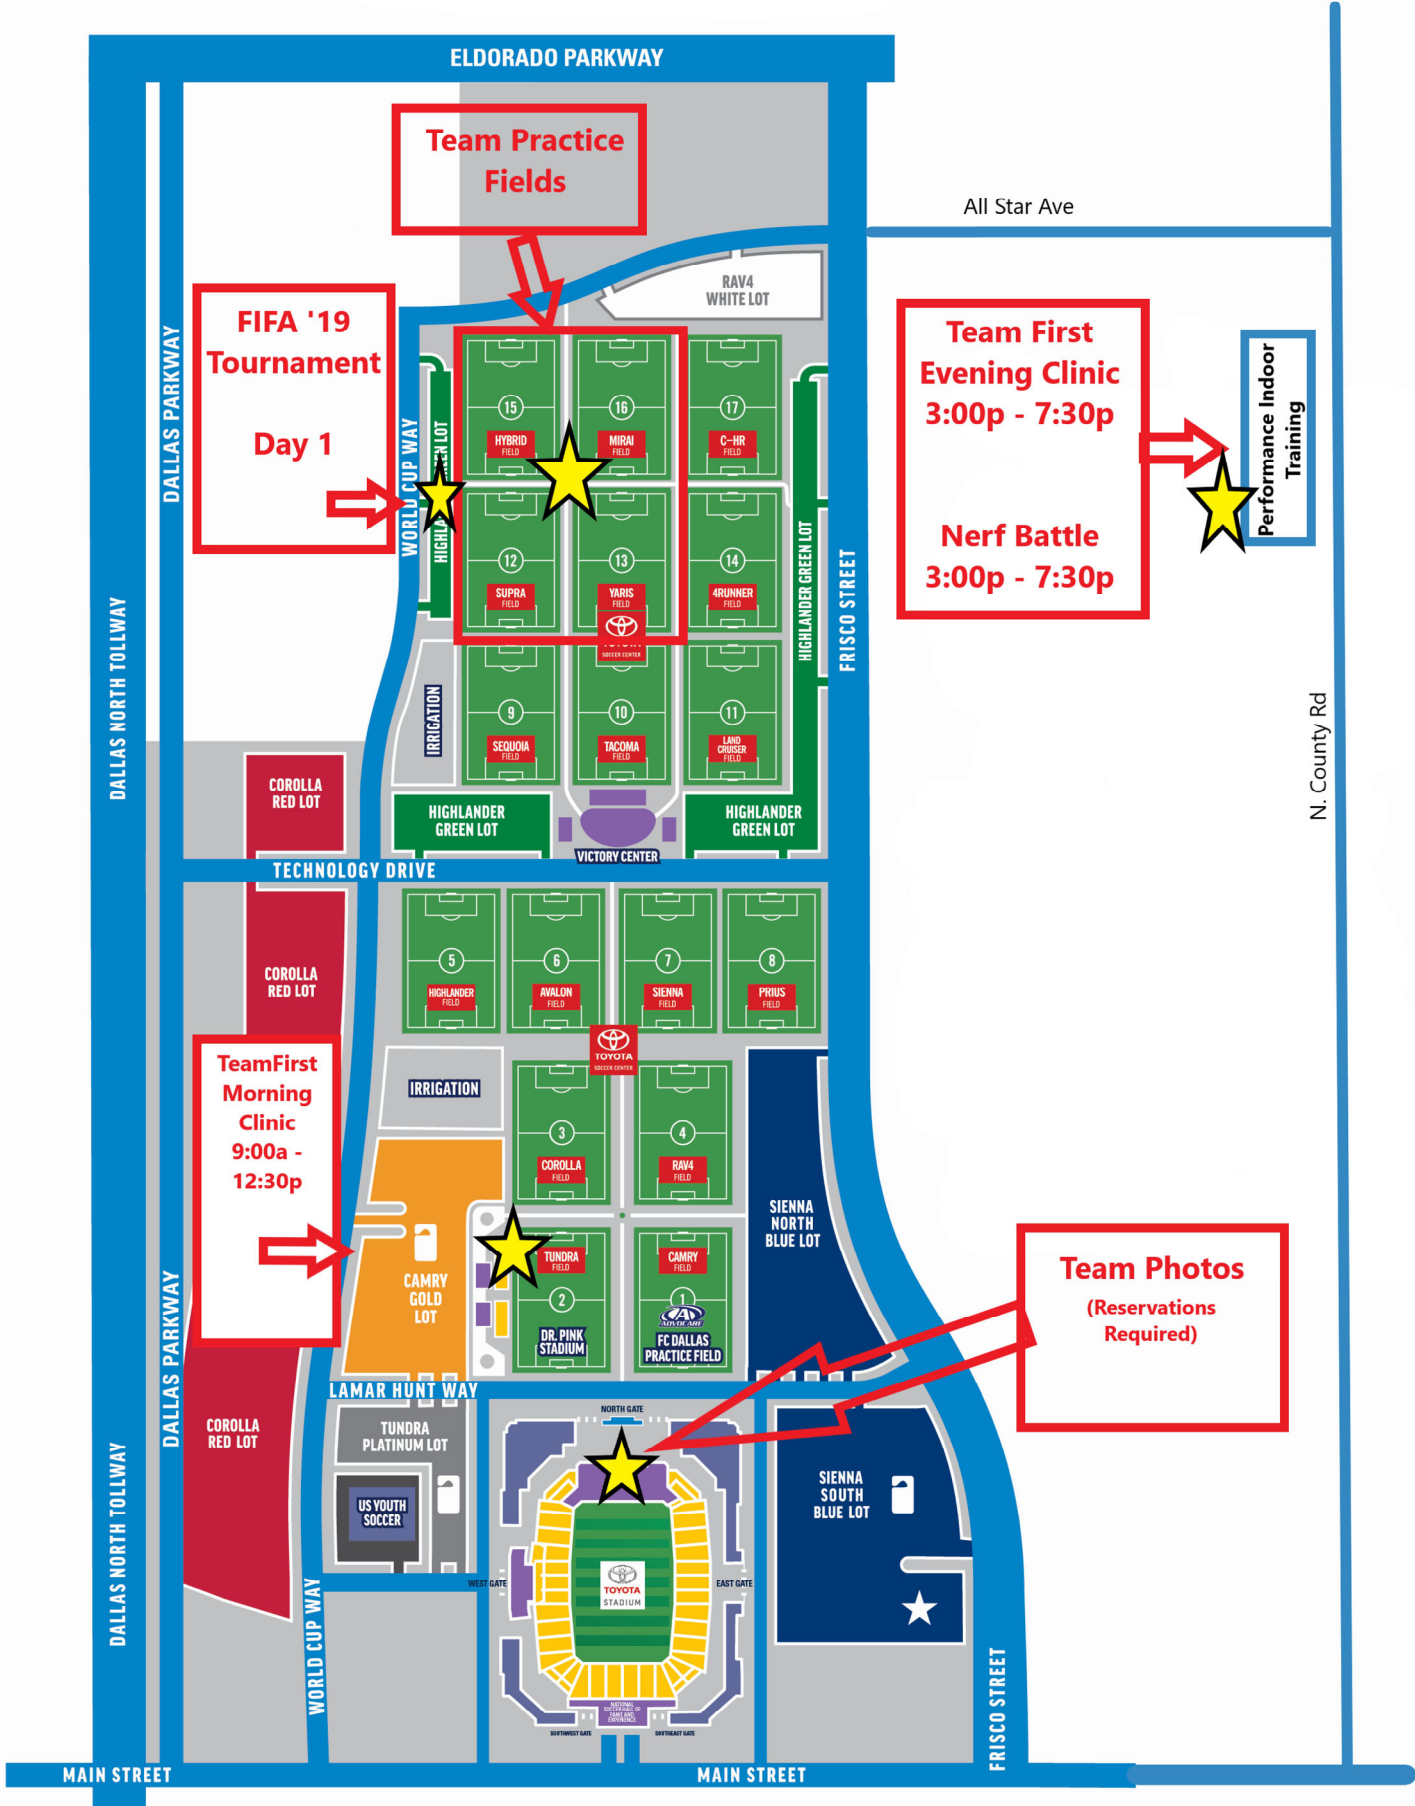

TOYOTA STADIUM

Team Practice Fields

FIFA '19 Tournament Day 1

Team First Evening Clinic 3:00p - 7:30p
Nerf Battle 3:00p - 7:30p

Performance Indoor Training

TeamFirst Morning Clinic 9:00a - 12:30p

Team Photos (Reservations Required)